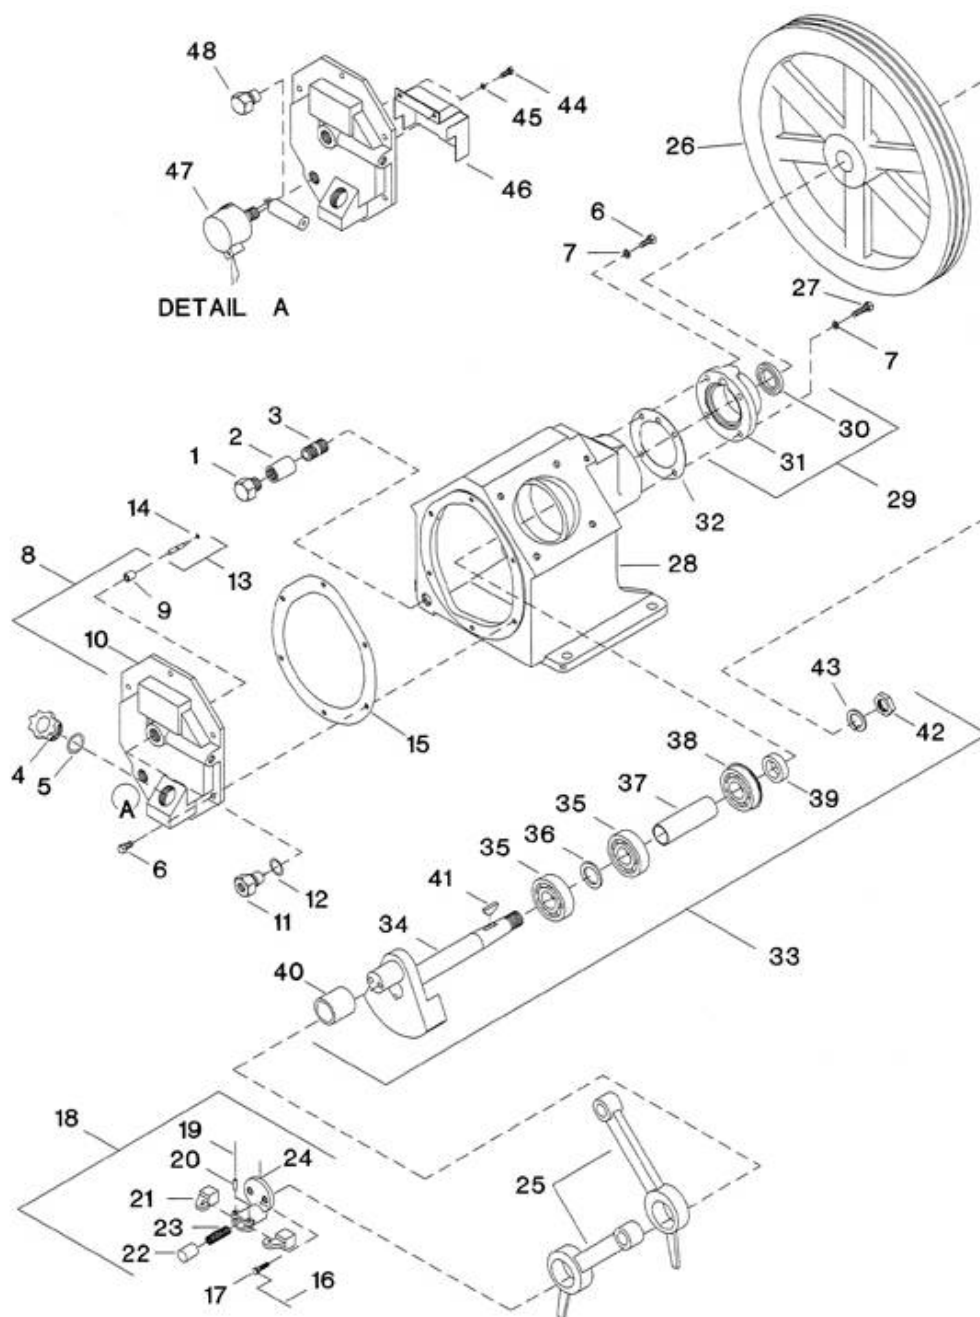

1. Compressor Pump Assembly - Model 2545

All manufacturer's names, numbers, photos, product description and/or part numbers are used for reference purposes only & it is not implied that any part listed is the product of these manufacturers. Since Approvement are made from time to time, the illustration and specifications are subject to change without notice.